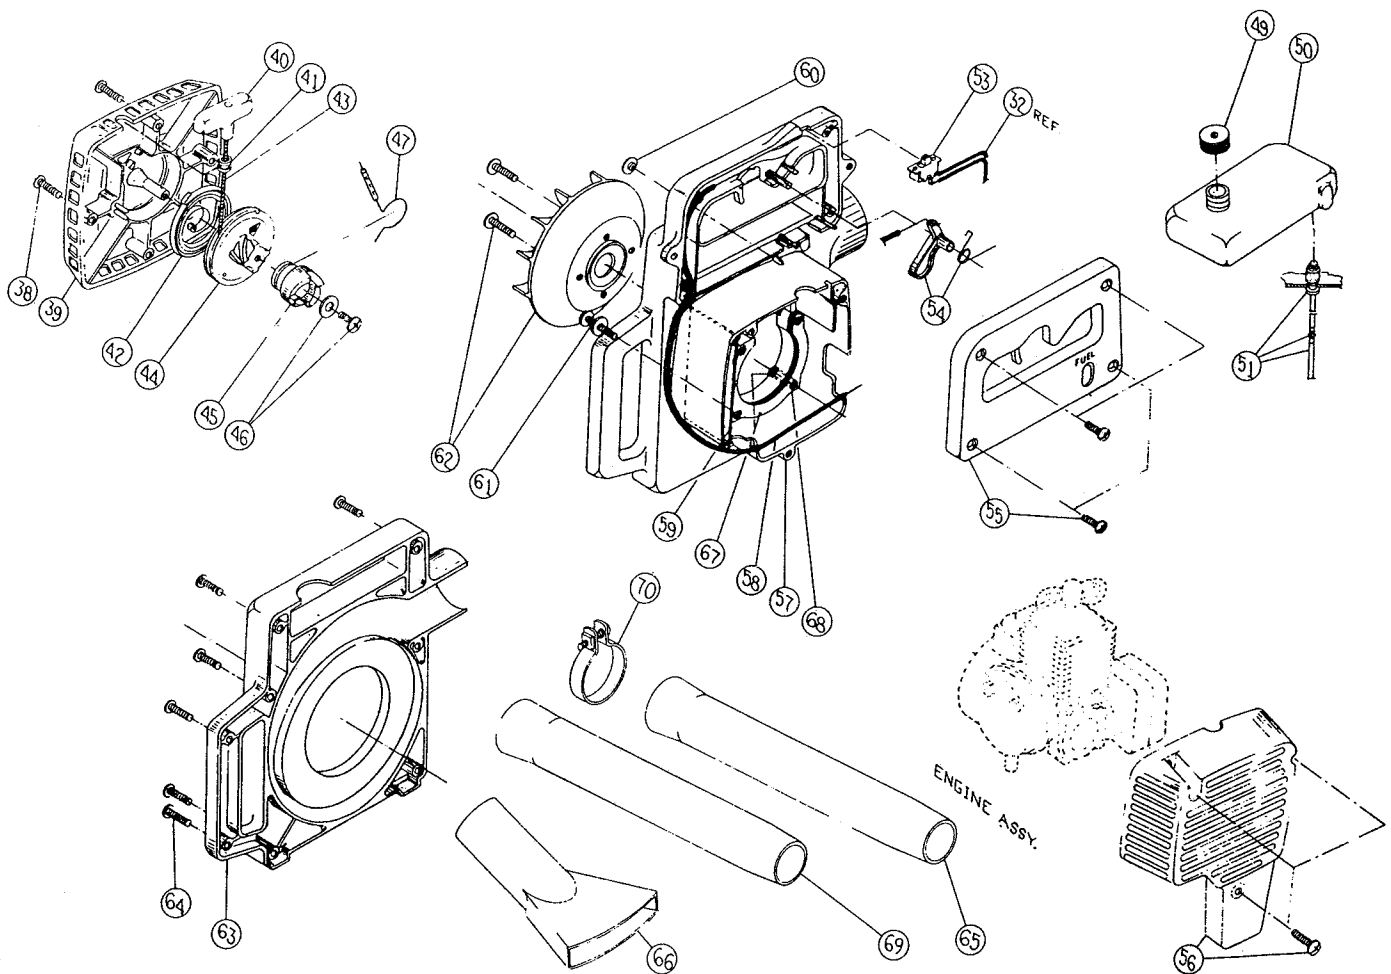

BLOWER PARTS - RYAN 200/200G

Item	Part No.	Description
38	683395	Starter Cover Mounting Screws
39	145812	Starter Cover
40	610300	Pull Handle
41	611061	Rope Guide
42	612118	Recoil Spring
43	612119	Starter Rope
44	612120	Starter Pulley
45	612121	Starter Cam
46	683396	Pulley Mounting Screw Assembly
47	612122	Starter Cam Spring
48	153515	Starter Cover Assembly (includes items 38-47)
49	145562	Fuel Cap Assembly
50	612123	Fuel Tank
51	683398	Fuel Line Assembly
52	683399	Fuel Tank Assembly (items 49-51)
53	682542	Switch Assembly
54	683400	Trigger Assembly
55	153516	Handle Cover Assembly
56	153517	Engine Cover Assembly
57	145813	Blower Housing Engine Side
58	683403	Throttle Wire and Housing Assembly
59	612125	Heat Shield
60	612126	Air Seal
61	683404	Mounting Bolt Assembly
62	683405	Impeller Assembly
63	145814	Blower Housing-Blower Side
64	683406	Mounting Bolt Assembly
65	153518	Extension Upper

Item	Part No.	Description
66	145815	Fan Nozzle
67	683425	Mounting Pad Set
68	683427	Spacer Set
69	153536	Extension Lower
70	683424	Clamp Assembly

MODEL 200G ONLY (A) (GREEN)

Item	Part No.	Description
39	147001	Starter Cover
*48	147002	Starter Cover Assembly (items 38-47)
55	147003	Handle Cover Assembly
56	683402	Engine Cover Assembly
57	612124	Blower Housing-Engine Side
63	147004	Blower Housing-Blower Side
65	683407	Extension Upper
66	612128	Fan Nozzle
69	683426	Extension Lower

NOTE A: Parts not listed above are the same on both models.
NOTE B: Parts between Model 200 and 200G differ in color only.

Optional Accessories

*	682075	Shoulder Strap
*	153407	IDC or Ryan 2-Cycle Oil
*	683823	Spark Arrestor Muffler

* not shown